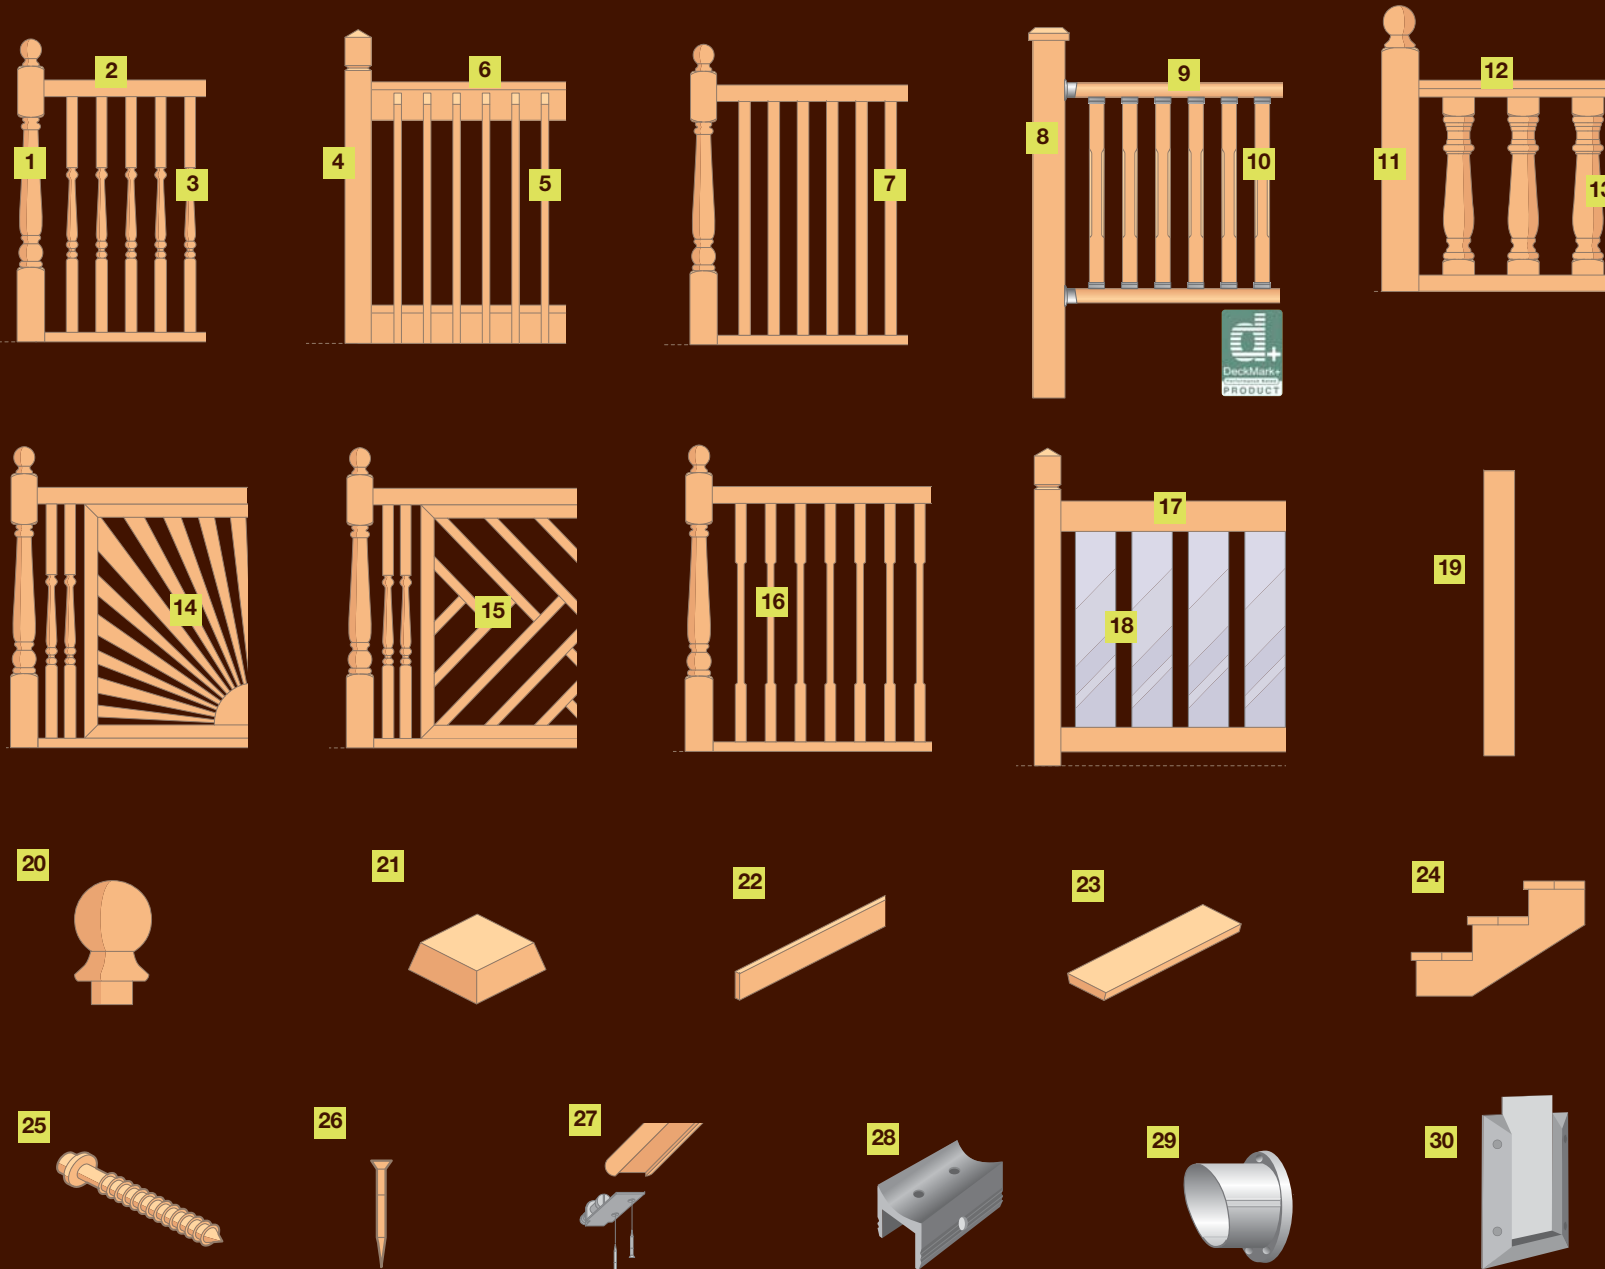

Timeless Timber Range 2010

Ref No	Product	Code	Size
1	Timeless Turned Newel	TT001	82 x 82 x 1300
2	Timeless Universal Rail 2.4m	TT002	68 x 44 x 2400
2	Timeless Universal Rail 1.8m	TT003	68 x 44 x 1800
3	Timeless Turned Spindle	TT004	41 x 41 x 895
4	Timeless Patrice Newel	TT005	75 x 75 x 1195
5	Timeless Chamfered Spindle	TT006	27 x 27 x 895
6	Timeless Rail	TT007	120 x 27 x 1800
7	Timeless Square Spindle	TT008	41 x 41 x 895
8	Axxys Dek Square Newel	TT046	81 x 81 x 1500
9	Axxys Dek Universal Rail	TT045	54 x 1795
10	Axxys Dek Stop Chamfered Spindle	TT050	21 x 55 x 887
11	Timeless Roman Newel	TT013	91 x 91 x 875
12	Timeless Roman Rail	TT014	21 x 90 x 1800
13	Timeless Roman Column	TT015	83 x 83 x 457
14	Timeless Sunrise Panel*	TT017	32 x 760 x 1135
15	Timeless Crossed Panel*	TT018	32 x 760 x 1135
16	Timeless Stop Chamfered Spindle	TT037	41 x 41 x 895
17	Timeless Clear Rail	TT038	28 x 85 x 1800
18	Timeless Clear Spindle (7 Timeless Clear Spindles per pack)	TT039	9 x 150 x 820
19	Timeless Square Newel	TT009	82 x 82 x 1300
20	Timeless Ball Cap	TT022	75 x 75 x 95
21	Timeless Patrice Cap	TT023	115 x 115
22	Timeless Flat Capping Rail	TT024	27 x 115 x 2400
23	Timeless Chamfered Capping Rail	TT025	27 x 115 x 2400
24	Timeless 3 Step String*	TT026	872 x 48 x 250
24	Timeless 5 Step String*	TT027	1455 x 48 x 250
25	Timeless 100mm Landscape Screw	TT029	50
25	Timeless 150mm Landscape Screw	TT030	50
26	Timeless 63mm Screw	TT031	200
26	Timeless 40mm Screw	TT032	150
26	Timeless 50mm Screw	TT033	200
26	Timeless 75mm Screw	TT034	200
27	Timeless Deck Rail Bolt	TT035	2 piece pack
28	Axxys Dek Spindle Bracket Satin Aluminium	TT043	1 Pair
29	Axxys Dek Handrail Connectors Satin Aluminium	TT047	1 Pair
29	Axxys Dek Baserail Connectors Satin Aluminium	TT048	1 Pair
30	Timeless Clear Rail Bracket	TT056	1 Pair

* Sourced from well managed and sustainable sources but not certified

Sales Order Line 0800 587 3127

**TIMELESS
TIMBER**