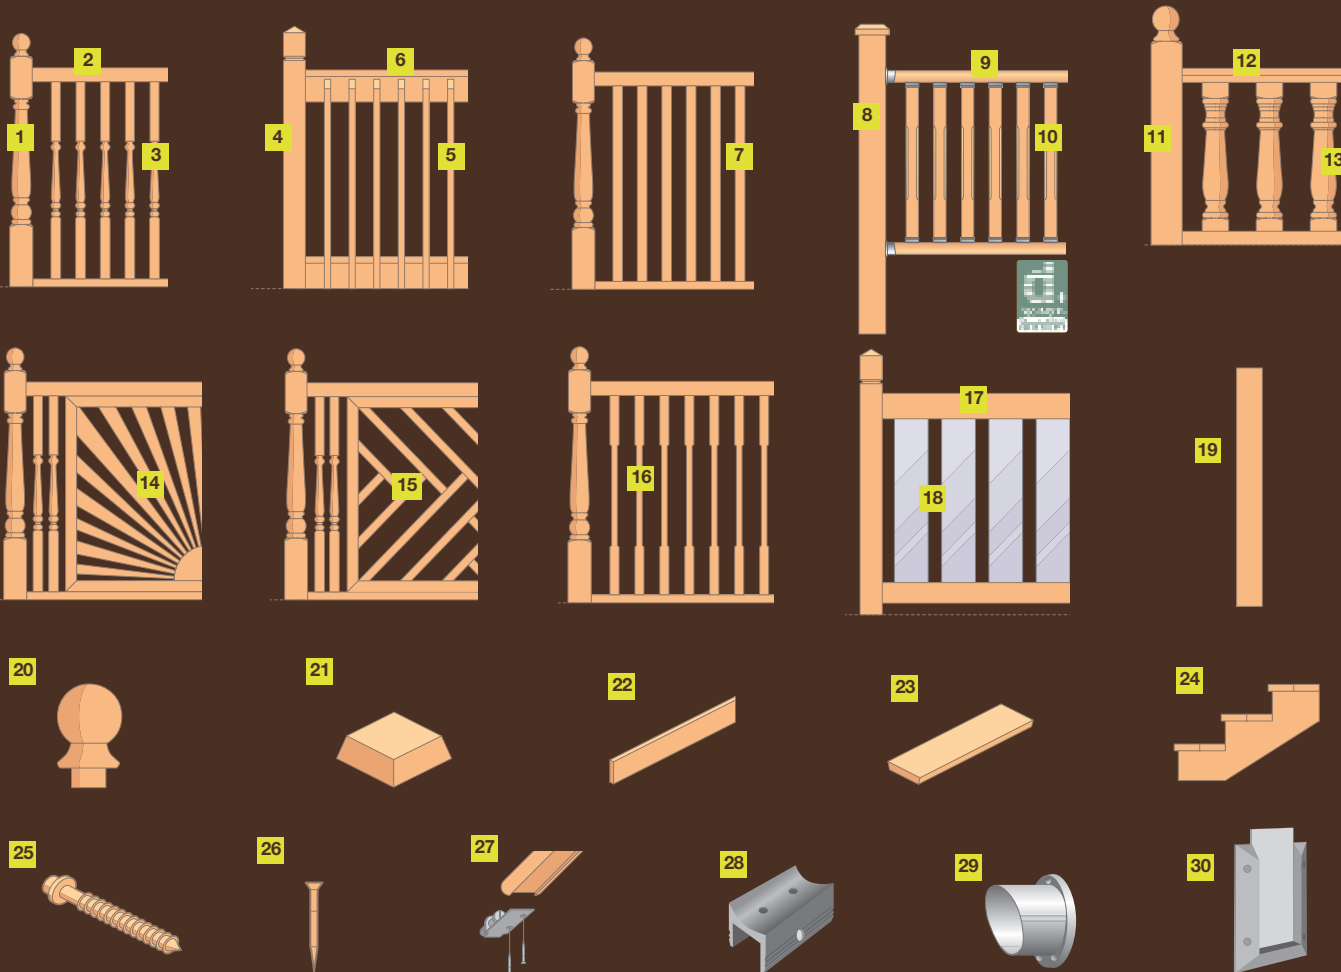

Timeless Timber Decking Accessories

Product Index

Ref No	Product	Code	Size
1	Timeless Turned Newel	TT001	82 x 82 x 1300
2	Timeless Universal Rail 2.4m	TT002	68 x 44 x 2400
2	Timeless Universal Rail 1.8m	TT003	68 x 44 x 1800
3	Timeless Turned Spindle	TT004	41 x 41 x 895
4	Timeless Patrice Newel	TT005	75 x 75 x 1195
5	Timeless Chamfered Spindle	TT006	27 x 27 x 895
6	Timeless Rail	TT007	120 x 27 x 1800
7	Timeless Square Spindle	TT008	41 x 41 x 895
8	Axxys Dek Square Newel	TT046	81 x 81 x 1500
9	Axxys Dek Universal Rail	TT045	54 x 1795
10	Axxys Dek Stop Chamfered Spindle	TT050	21 x 55 x 887
11	Timeless Roman Newel	TT013	91 x 91 x 875
12	Timeless Roman Rail	TT014	21 x 90 x 1800
13	Timeless Roman Column	TT015	83 x 83 x 457
14	Timeless Sunrise Panel*	TT017	32 x 760 x 1135
15	Timeless Crossed Panel*	TT018	32 x 760 x 1135
16	Timeless Stop Chamfered Spindle	TT037	41 x 41 x 895
17	Timeless Clear Rail	TT038	28 x 85 x 1800
18	Timeless Clear Spindle (7 Timeless Clear Spindles per pack)	TT039	9 x 150 x 820
19	Timeless Square Newel	TT009	82 x 82 x 1300
20	Timeless Ball Cap	TT022	75 x 75 x 95
21	Timeless Patrice Cap	TT023	115 x 115
22	Timeless Flat Capping Rail	TT024	27 x 115 x 2400
23	Timeless Chamfered Capping Rail	TT025	27 x 115 x 2400
24	Timeless 3 Step String*	TT026	872 x 48 x 250
24	Timeless 5 Step String*	TT027	1455 x 48 x 250
Ref No	Product	Code	Size
25	Timeless 100mm Landscape Screw	TT029	50
25	Timeless 150mm Landscape Screw	TT030	50
26	Timeless 63mm Screw	TT031	200
26	Timeless 40mm Screw	TT032	150
26	Timeless 50mm Screw	TT033	200
26	Timeless 75mm Screw	TT034	200
27	Timeless Deck Rail Bolt	TT035	2 piece pack
28	Axxys Dek Spindle Bracket Satin Aluminium	TT043	1 Pair
29	Axxys Dek Handrail Connectors Satin Aluminium	TT047	1 Pair
29	Axxys Dek Baserail Connectors Satin Aluminium	TT048	1 Pair
30	Timeless Clear Rail Bracket	TT056	1 Pair

* Sourced from well managed and sustainable sources but not certified

www.tda.org.uk

For more information please contact:
Timeless Timber BSW Timber Cargo Carlisle CA6 4BA
Tel 0800 587 3127 Fax 0800 587 3128
Email timeless-timber@bsw.co.uk www.timeless-timber.co.uk

All Timeless Timber Decking instructions, line drawings and photography are property of BSW Timber.

Information is correct at time of going to press.

Management has the right to change the specification without prior notice.

Designed by www.somepeopledesign.com