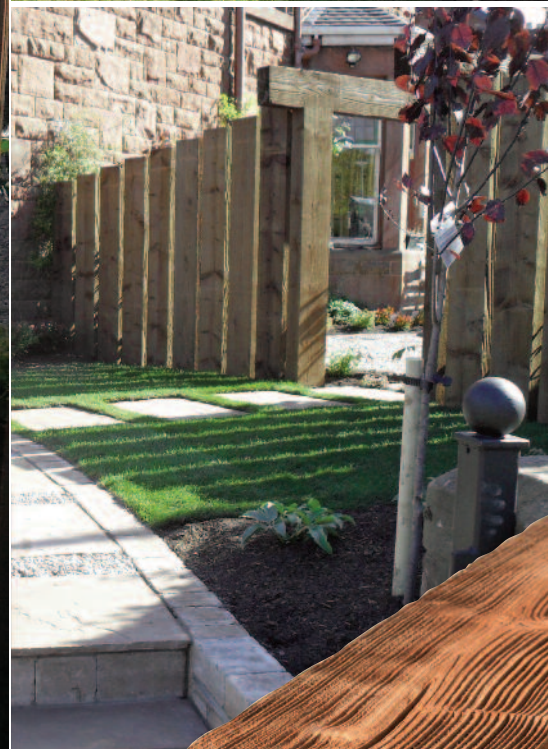

NEW

TIMELESS TIMBER

SLEEPERS

NEW TIMELESS SLEEPERS are a natural choice for any landscaping project. The rustic appeal of the FSC® certified, British Grown sleepers is as endless as the applications they can be used in. High pressure brown treated with Tanatone® protection ensuring longevity as well as style.

NEW

TIMELESS TIMBER

SLEEPERS

Benefits

New Timeless Sleepers from BSW Timber are a natural choice for any landscaping project.

- Rustic look and feel with driftwood appearance
- Distressed character with enriched brown colour
- Preservative treated for longer life

Features

Certification: FSC®

Treatment: High Pressure Brown

Size: 125 x 250 x 2400mm

Can be used in a range of applications

The mark of responsible forestry

 **BSW Timber**

Telephone 0800 587 8887